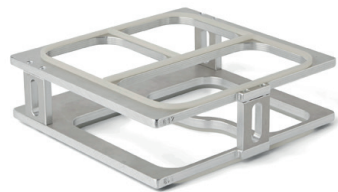

## SEALING FRAME SET

made of stainless steel

Individual sealing frame set  
made of two sealing frame\*\*  
7,7 cm x 26,5 cm x 27,5 cm, silver

📦 1 x 1