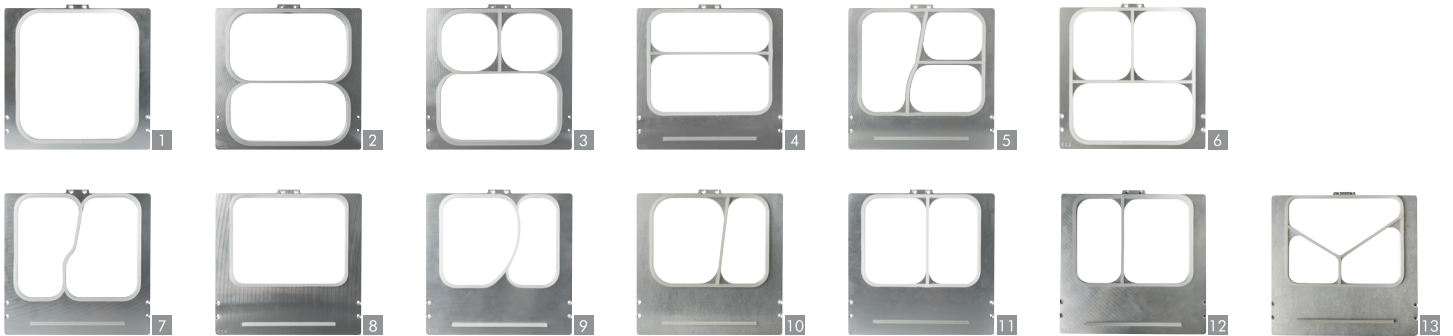

SEALING FRAME FOR SEALING FRAME SETS, 1 cm x 26,5 cm x 27,5 cm

#	perfect for art.-no.	optional for art.-no.		
1	88456	88391, 88775	88392, 88393, 88398, 88776, 88777, 88780	1 x 1
2	88457	88392, 88396, 88397, 88776, 88778, 88779	88393, 88398, 88777, 88780	1 x 1
3	88458	88393, 88396, 88397, 88777, 88778, 88779		1 x 1
4	88459	88394, 88786		1 x 1
5	88460	88395, 88787		1 x 1
6	88461	88398, 88780		1 x 1
7	88462	88399, 88780		1 x 1
8	88463	88400, 88782	88401, 88402, 88403, 88703, 88704, 88705; 88430-88441	1 x 1
9	88464	88401, 88783		1 x 1
10	88465	88402, 88784		1 x 1
11	88466	88403, 88785		1 x 1
12	88700	88431, 88434, 88437, 88440, 88703, 88704		1 x 1
13	88701	88432, 88435, 88438, 88441, 88705		1 x 1